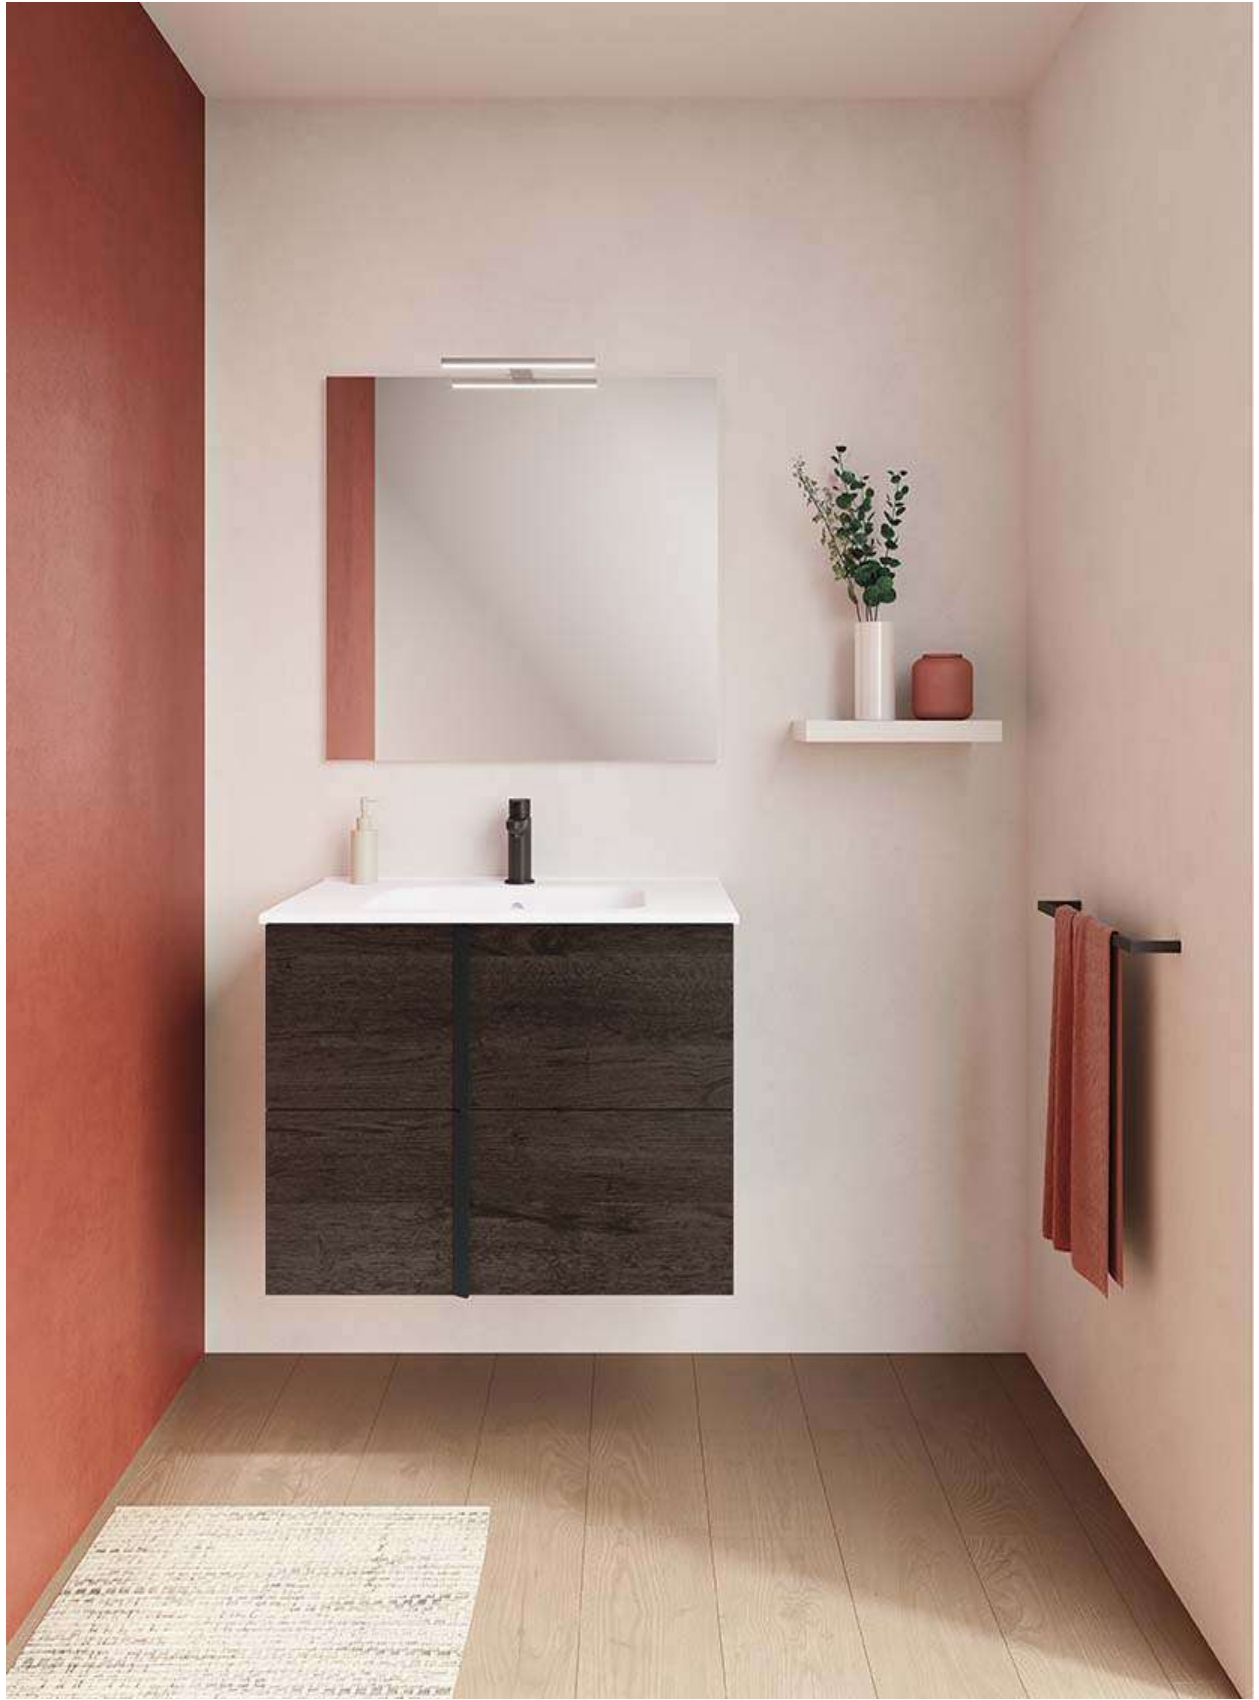

## COMBINATIONS

36 in

48 in

56 in

60 in

64 in

76 in

80 in

**DETAILS**

FULL EXTRACTION DRAWERS WITH ORGANIZER  
ON UPPER DRAWER FOR BATHROOM ACCESSORIES