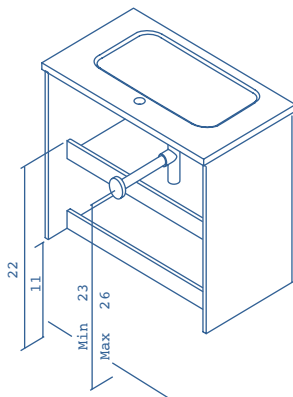

SIPHON PLACEMENT

2 Doors