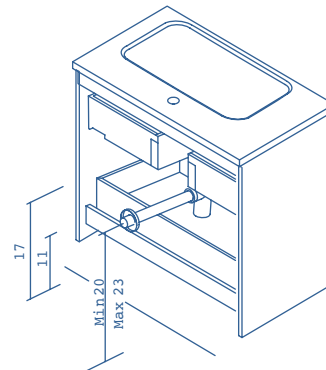

## UNITS

Large handle    Short handle

24 in

24 in

32 in

40 in

12 in

## TECHNICAL INFORMATION

STRUCTURE:	High gloss lacquered 5/8 in. board and melamine 5/8 in. board.
FRONT:	High gloss lacquered 5/8 in. board and melamine 5/8 in. board.
HANDLE:	Sandy grey - Matt white finish / Essence wenge - Matt black finish / White and anthracite- Metallic bright chrome finish.
HINGE:	105° opening, Ø 1 in. cap, easy assembly and soft closing system.
DRAWERS:	Drawers made in grey textile poly laminate coated board with hidden full extraction runners with soft close system. Includes organizer for small items in upper drawer. Lower drawer useful space (widthxhighxdepth): 20x4x15 in. (unit 24 in.), 28x4x15 in. (unit 32 in.), 35x4x15 in. (unit 40 in.).
WALL HANGING BRACKET:	Hidden hanging brackets with direct assembling system, great resistance and depth regulation.
OPTIONAL LEGS:	ABS in bright chrome finish with adjustable legs. Optional, not included in unit.
PIPE DEPTH:	Pipe depth 3 in.

## SIPHON PLACEMENT

2 Doors

2 Drawers