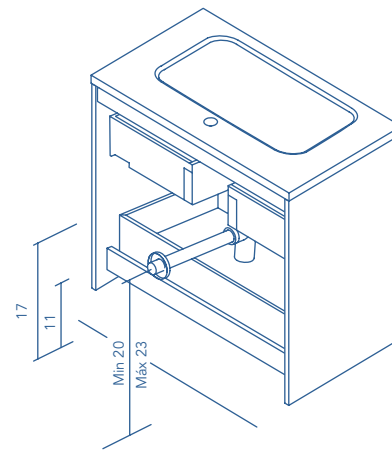

FINISHES

SANDY GREY

ESSECE WENGE

WHITE

* Measures in inches.

Rear plumbing 3 in.

2 Doors

2 Drawers

SIDE PANELS	FRONTS	DRAWERS				HANDLE	FINISHES	SIDE PANEL FINISHES	FRONT FINISHES	RANGE WIDERING	
		Fully removable Indaux	Grey textile interior	Drawer organizer	Soft close					D-18	Wall hanging
Fibreboard 5/8 in.	Fibreboard 5/8 in.					Metal handle	Melamine	Flat lacquering	Flat lacquering		

Dimensions indicated in the drawing are based on the level of the whole leg, in case of wall hanging the furniture dimensions also may vary. The measures of these schemes are represented in inches.