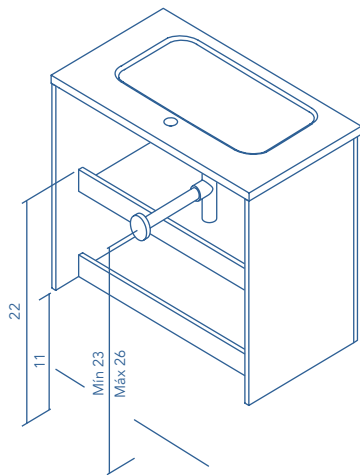

FINISHES

SANDY GREY

ESSECE WENGE

WHITE

* Measures in inches.

Rear plumbing 3 in.

2 Doors

2 Drawers

SIDE PANELS	FRONTS	DRAWERS				HANDLE	FINISHES	SIDE PANEL FINISHES	FRONT FINISHES	RANGE WIDERING	
		Fully removable Indaux	Grey textile interior	Drawer organizer	Soft close					D-18	Wall hanging
Fibreboard 5/8 in.	Fibreboard 5/8 in.					Metal handle	Melamine	Flat lacquering	Flat lacquering		

Dimensions indicated in the drawing are based on the level of the whole leg, in case of wall hanging the furniture dimensions also may vary. The measures of these schemes are represented in inches.