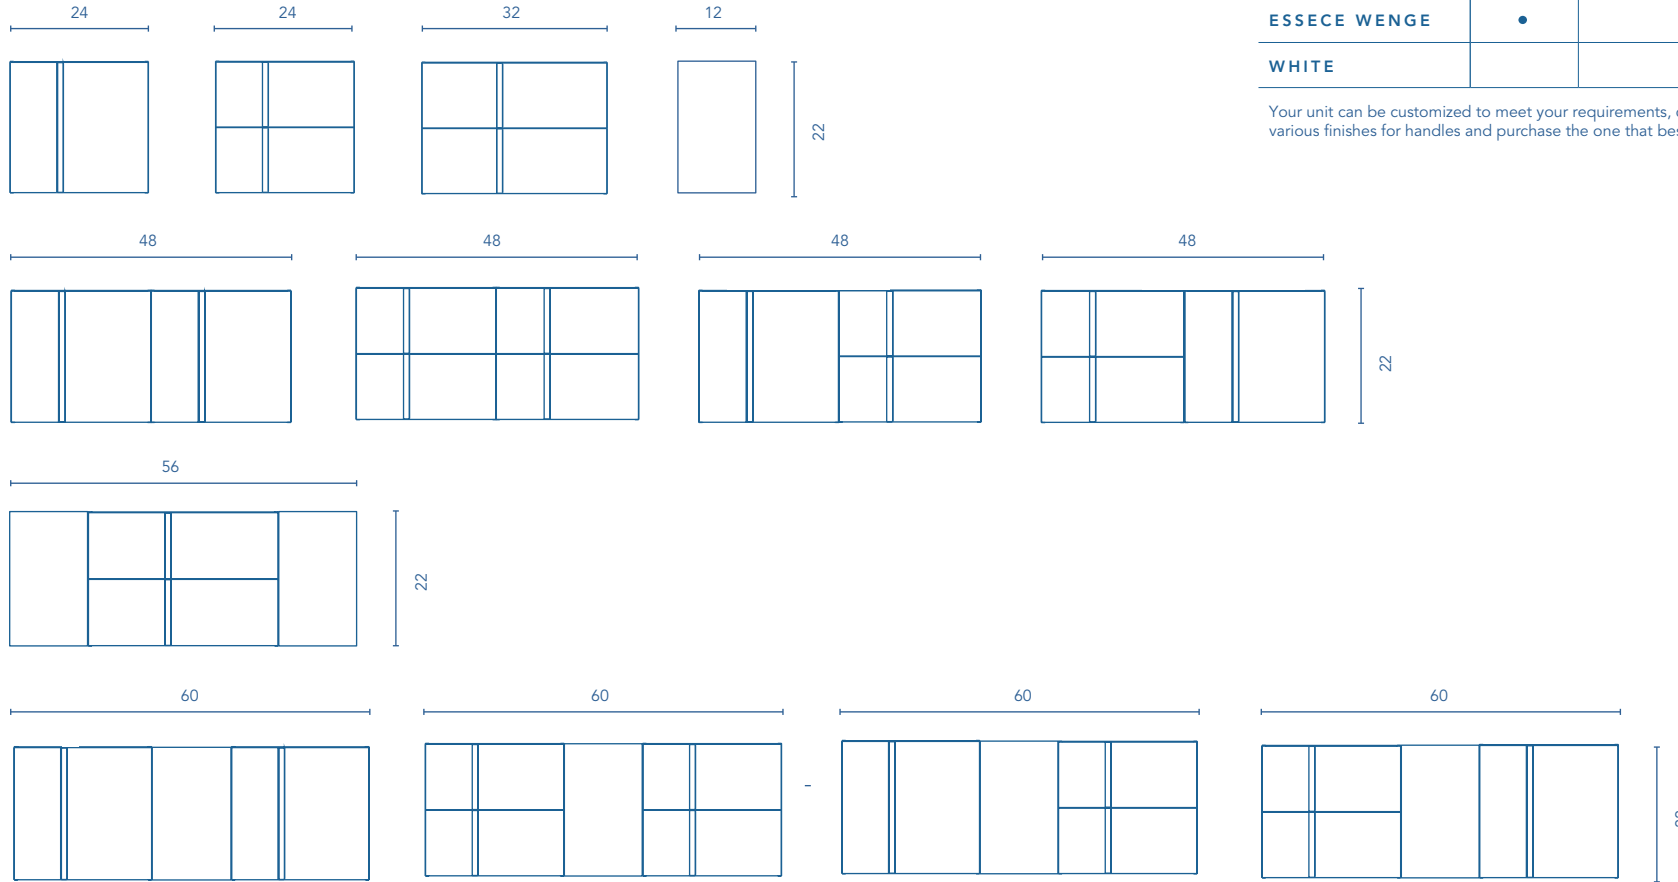

FURNITURE

UNITS

Depth 18

	HANDLE		
	MATT BLACK	MATT WHITE	CHROME
SANDY GREY		•	
ESSECE WENGE	•		
WHITE			•

Your unit can be customized to meet your requirements, choose between various finishes for handles and purchase the one that best suits your style.

FINISHES

SANDY GREY

ESSECE WENGE

WHITE

* Measures in inches.

Rear plumbing 3 in.

2 Doors

2 Drawers

SIDE PANELS	FRONTS	DRAWERS				HANDLE	FINISHES	SIDE PANEL FINISHES	FRONT FINISHES	RANGE WIDERING	
		Fully removable Indaux	Grey textile interior	Drawer organizer	Soft close					D-18	Wall hanging
Fibreboard 5/8 in.	Fibreboard 5/8 in.					Metal handle	Melamine	Flat lacquering	Flat lacquering		

Dimensions indicated in the drawing are based on the level of the whole leg, in case of wall hanging the furniture dimensions also may vary. The measures of these schemes are represented in inches.