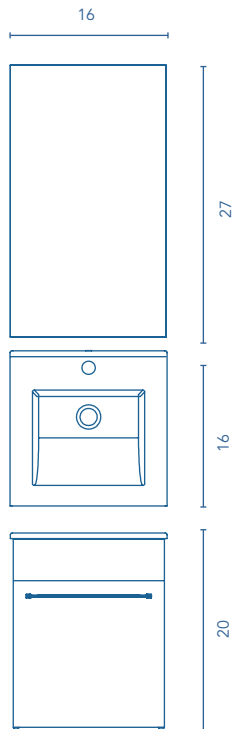

PACK

Mirror:
Depth 2/3 in.

Washbasin:
Thickness: 3/4 in.

Unit:
Depth 16 in.

Doors interior distribution:
1 wood shelf.

FINISHES

SANDY GREY

ESSENCE WENGE

WHITE

* Measures in inches.

2 Door

SIDE PANELS	FRONTS	HANDLE	FINISHES	SIDE PANEL FINISHES	FRONT FINISHES	RANGE WIDERING	
MDF 5/8 in.	MDF 5/8 in.	Metal handle	Melamine	Flat lacquering	Flat lacquering	D-14	Wall hanging

Dimensions indicated in the drawing are based on the level of the whole leg, in case of wall hanging the furniture dimensions also may vary. The measures of these schemes are represented in inches.