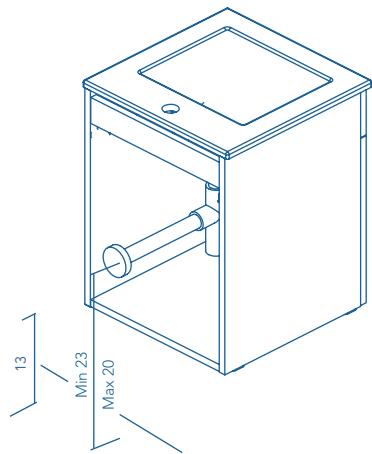

PACK

Mirror:
Depth 2/3 in.

Washbasin:
Thickness: 3/4 in.

Unit:
Depth 16 in.

Doors interior distribution:
1 wood shelf.

FINISHES

SANDY GREY

ESSENCE WENGE

WHITE

* Measures in inches.

2 Door

SIDE PANELS	FRONTS	HANDLE	FINISHES	SIDE PANEL FINISHES	FRONT FINISHES	RANGE WIDERING	
MDF 5/8 in.	MDF 5/8 in.	Metal handle	Melamine	Flat lacquering	Flat lacquering	D-14	Wall hanging

Dimensions indicated in the drawing are based on the level of the whole leg, in case of wall hanging the furniture dimensions also may vary. The measures of these schemes are represented in inches.