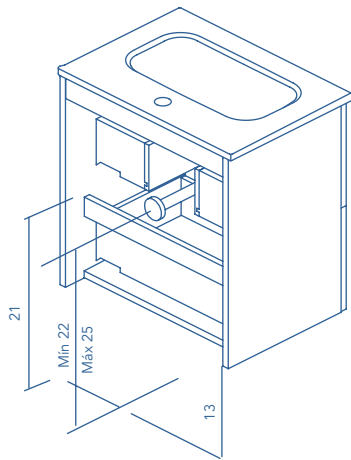

PACK

Depth 14

20

27

Mirror:
Depth 2/3 in.

14

Washbasin:
Thickness: 3/4 in.

20

Unit:
Depth 14 in.

Doors interior distribution:
1 wood shelf.

FINISHES

SANDY GREY

ESSENCE WENGE

WHITE

* Measures in inches.

2 Drawers

SIDE PANELS	FRONTS	DRAWERS			HANDLE	FINISHES	SIDE PANEL FINISHES	FRONT FINISHES	RANGE WIDERING	
MDF 5/8 in.	MDF 5/8 in.	Fully removable Indaux	Grey interior	Soft Close	Metal handle	Melamine	Flat lacquering	Flat lacquering	D-14	Wall hanging

Dimensions indicated in the drawing are based on the level of the whole leg, in case of wall hanging the furniture dimensions also may vary. The measures of these schemes are represented in inches.