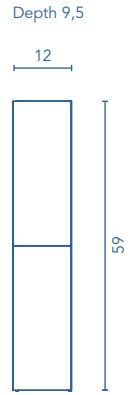

COLUMN

TOP UNIT

FINISHES

SANDY GREY

ESSENCE WENGE

NATURE BEIGE

NATURE GREY

WHITE

ANTHRACITE

\* Measures in inches.