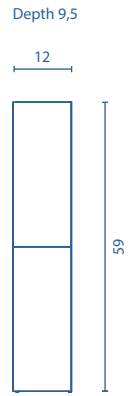

COLUMN

FINISHES

SANDY GREY

ESSENCE WENGE

NATURE BEIGE

NATURE GREY

WHITE

ANTHRACITE

* Measures in inches.