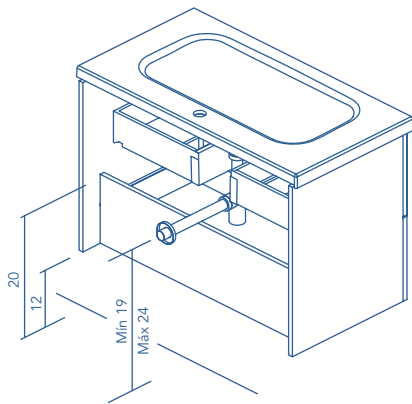

FURNITURE

UNITS

Depth 20

FINISHES

NATURE BEIGE

WHITE

\* Measures in inches.

Rear plumbing 3,5 in.

2 Drawers

SIDE PANELS	FRONTS	DRAWERS				HANDLE	FINISHES	SIDE PANEL FINISHES	FRONT FINISHES	RANGE WIDERING	
AGL. 5/8 in.	MDF 5/7 in.	Fully removable Hettich	Grey textile interior	Drawer organizer	Soft close	Integral front handle	Foil 3D	Flat lacquering	Robot lacquer	D-20	Wall hanging

Dimensions indicated in the drawing are based on the level of the whole leg, in case of wall hanging the furniture dimensions also may vary. The measures of these schemes are represented in inches.