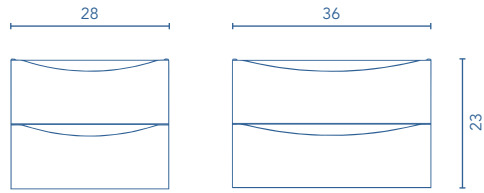

FURNITURE

UNITS

Depth 20

FINISHES

NATURE BEIGE

WHITE

\* Measures in inches.

Rear plumbing 3,5 in.

2 Drawers

SIDE PANELS	FRONTS	DRAWERS				HANDLE	FINISHES	SIDE PANEL FINISHES	FRONT FINISHES	RANGE WIDERING	
AGL. 5/8 in.	MDF 5/7 in.	Fully removable Hettich	Grey textile interior	Drawer organizer	Soft close	Integral front handle	Foil 3D	Flat lacquering	Robot lacquer	D-20	Wall hanging

Dimensions indicated in the drawing are based on the level of the whole leg, in case of wall hanging the furniture dimensions also may vary. The measures of these schemes are represented in inches.